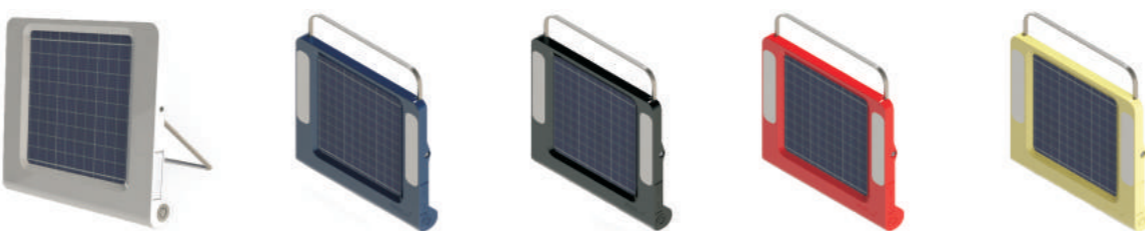

LED UFO Bulb Series

Model	Voltage	Power	Lumen	PF	CRI	CCT	Angle	Size	Warranty
UFO-C01-15W	AC85V-265V	15W	1500LM	>0.5	Ra > 80	2700K-6500K	180°	Φ130X90mm	2 years
UFO-C01-20W		20W	2000LM					Φ160X100mm	
UFO-C01-25W		25W	2500LM					Φ190X110mm	
UFO-C02-40W		40W	4000LM					Φ160X100mm	
UFO-C02-70W		70W	7000LM					Φ220X120mm	
UFO-C02-100W		100W	10000LM					Φ280X145mm	

LED Olive Bulb Series

Model	Voltage	Power	Lumen	PF	CRI	CCT	Angle	Size	Warranty
Olive-C01-36W	AC85V-265V	36W	3300LM	>0.5	Ra > 80	2700K-6500K	360°	Φ87X235mm	2 years
Olive-C01-54W		54W	4500LM					Φ94X280mm	
Olive-C01-75W		75W	7200LM					Φ121X306mm	

LED Solar Emergency Camping Light Series

Model	Voltage	Power	Lumen	Function	Angle	Size	Warranty
Solar C01	AC100V-240V	3W	330LM	Low light/ Normal light / SOS modes Solar charge 5hours to work 10hours Output USB charge as Power Bank	90°	162*180*11mm	2 years