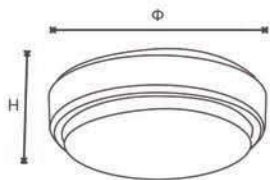

Firefly LED BULKHEAD

IP65
3 year warranty

Model	Power	Material	Size(Φ*H)
LXD1117-8X	8W	PC	Φ176x55
LXD1117-12X	12W	PC	Φ176x55
LXD1121-12X	12W	PC	Φ210x55
LXD1121-18X	18W	PC	Φ210x55

Dove LED BULKHEAD

IP65
3 year warranty

Model	Power	Material	Size(L*W*H)
LXD1217-8X	8W	PC	176x176x55mm
LXD1217-12X	12W	PC	176x176x55mm
LXD1221-12X	12W	PC	211x211x55mm
LXD1221-18X	18W	PC	211x211x55mm