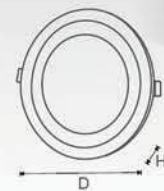

Φ600

Φ500

Φ400

Model	Power	Dimension(D*H)	Material
L7485E-36	36	Φ400*40mm	PC+Aluminum
L7490E-42	42	Φ500*40mm	PC+Aluminum
L7495E-48	48	Φ600*40mm	PC+Aluminum

400\*400

500\*500

600\*600

Model	Power	Dimension(D*H)	Material
L7485F-36	36W	400*400*40mm	PC+AL
L7490F-42	42W	500*500*40mm	PC+AL
L7495F-48	48W	600*600*40mm	PC+AL

6.5mm Slim  
Trimless

**100** LM/W  
Ultra Bright

Model	Power	Dimension(D*H)	Cut-out	Material
L15430S-8	8W	95.5*95*27mm	85*85mm	cast-Aluminum
L15440S-15	15W	145*145*27mm	135*135mm	cast-Aluminum
L15450S-22	22W	170*170*27mm	160*160mm	cast-Aluminum
L15460S-28	28W	200*200*27mm	190*190mm	cast-Aluminum

Model	Power	Dimension(D*H)	Cut-out	Material
L15730R-6	3W+3W	Φ105*30mm	Φ70mm	cast-Aluminum
L15740R-9	6W+3W	Φ145*30mm	Φ105mm	cast-Aluminum
L15760R-16	12W+4W	Φ190*30mm	Φ150mm	cast-Aluminum
L15780R-24	18W+6W	Φ240*30mm	Φ205mm	cast-Aluminum
L15730S-6	3W+3W	105*105*30mm	75*75mm	cast-Aluminum
L15740S-9	6W+3W	145*145*30mm	105*105mm	cast-Aluminum
L15760S-16	12W+4W	190*190*30mm	150*150mm	cast-Aluminum
L15780S-24	18W+6W	240*240*30mm	205*205mm	cast-Aluminum