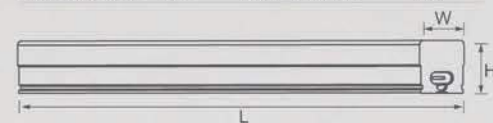

Mounting in continuous Max. 120W
Tree wire connector
Seamless connection
With switch
Installation parts