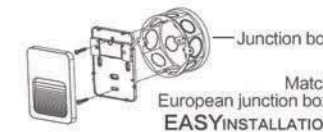

### LED BATTEN LIGHT

**So many  
possibilities with  
each luminaire.**

Indoor lighting © Outdoor lighting

**Anton**  
LED STEP LIGHT

IP65  
3 year warranty

Model	Power	Material
LBD1112-2X	2W	PC

Junction box  
Match European junction box  
**EASY INSTALLATION**