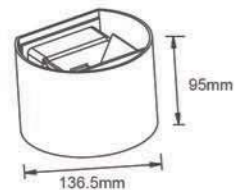

## Detroit

LED WALL LIGHT

3 year warranty

Model	Power	Material	Size(L*W*H)
LBD1320-8X	8W	Aluminum	200x90x28mm
LBD1330-12X	12W	Aluminum	327x90x28mm

018

**Elis**  
LED WALL LIGHT

Model	Power	Material
LBD3110-6X	6W	Aluminum