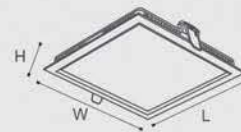

100 LM/W
Ultra Bright

Model	Power	Dimension(D*H)	Cut-out	Material
L14330S-8	8W	95*95*37mm	85*85mm	cast-Aluminum
L14340S-12	12W	120*120*37.5mm	110*110mm	cast-Aluminum
L14350S-16	16W	150*150*39mm	140*140mm	cast-Aluminum
L14360S-20	20W	180*180*39.5mm	170*170mm	cast-Aluminum
L14380S-26	26W	210*210*39.5mm	200*200mm	cast-Aluminum