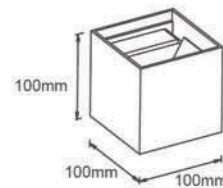

Model	Power	Material
LBD3010-6X	6W	Aluminum