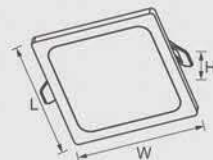

6.5mm Slim
Trimless

100 LM/W
Ultra Bright

Model	Power	Dimension(D*H)	Cut-out	Material
L15430R-8	8W	Φ100*27mm	Φ90mm	cast-Aluminum
L15440R-15	15W	Φ145*27mm	Φ135mm	cast-Aluminum
L15450R-22	22W	Φ170*27mm	Φ160mm	cast-Aluminum
L15460R-28	28W	Φ200*27mm	Φ190mm	cast-Aluminum

6.5mm Slim
Trimless

100 LM/W
Ultra Bright

Model	Power	Dimension(D*H)	Cut-out	Material
L15430S-8	8W	95.5*95*27mm	85*85mm	cast-Aluminum
L15440S-15	15W	145*145*27mm	135*135mm	cast-Aluminum
L15450S-22	22W	170*170*27mm	160*160mm	cast-Aluminum
L15460S-28	28W	200*200*27mm	190*190mm	cast-Aluminum