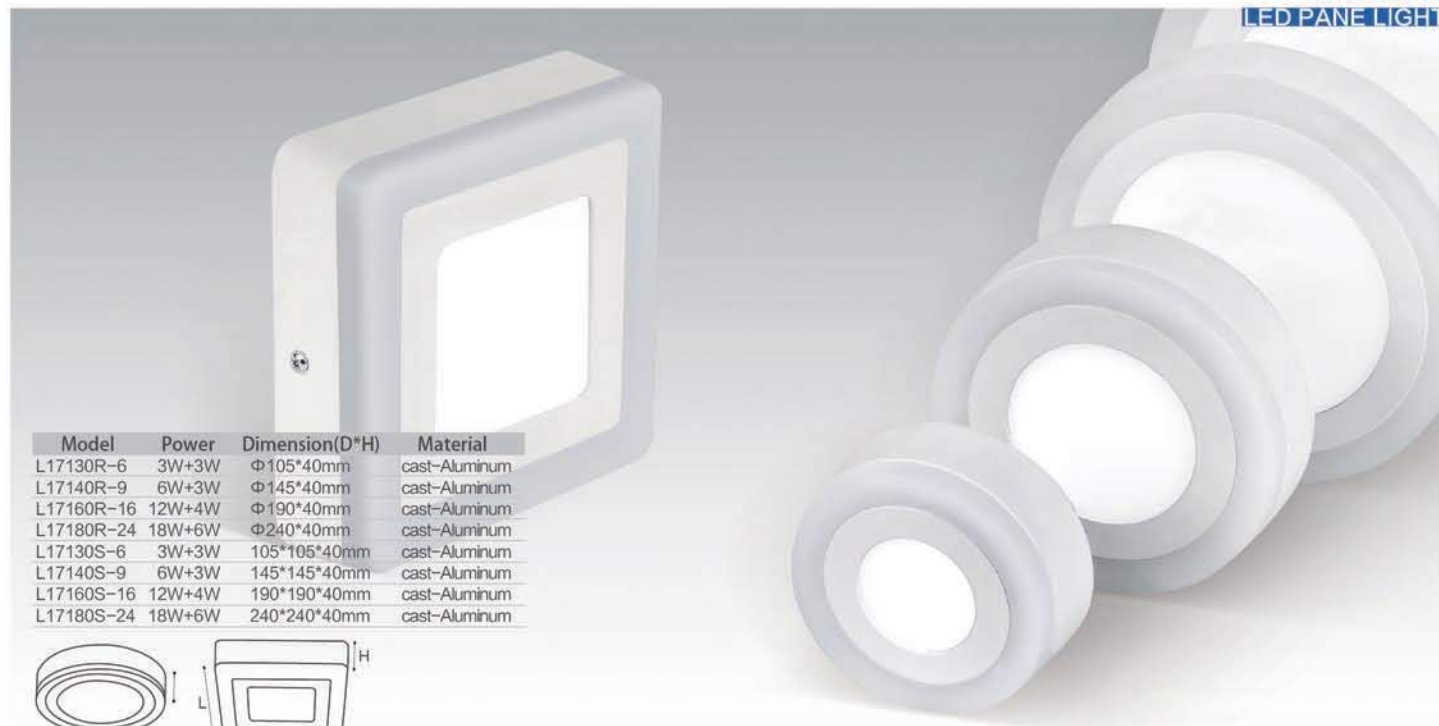

Model	Power	Dimension(D*H)	Material
L17130R-6	3W+3W	Φ105*40mm	cast-Aluminum
L17140R-9	6W+3W	Φ145*40mm	cast-Aluminum
L17160R-16	12W+4W	Φ190*40mm	cast-Aluminum
L17180R-24	18W+6W	Φ240*40mm	cast-Aluminum
L17130S-6	3W+3W	105*105*40mm	cast-Aluminum
L17140S-9	6W+3W	145*145*40mm	cast-Aluminum
L17160S-16	12W+4W	190*190*40mm	cast-Aluminum
L17180S-24	18W+6W	240*240*40mm	cast-Aluminum