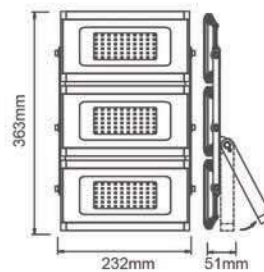

Model	Power	Material
LTG0122-200	200W	Aluminum