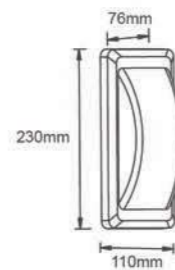

3 year warranty
IP65

Model	Power	Material
LBD0461-12	12W	PC