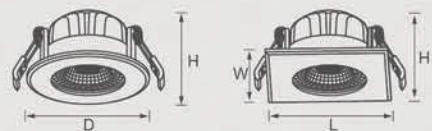

# Lotus

LED CEILING LIGHT

LTH0621-5

LTH0620-5

Model	Power	Dimension(D*H)	Cut-out	Material
LTH0620-5	5W	Φ77*42mm	Φ67mm	PC
LTH0621-5	5W	77*77*42mm	67*67mm	PC

# Moon

LED CEILING LIGHT

Model	Power	Dimension(D*H)	Cut-out	Material
L2730-6	6W	Φ90*61mm	Φ80mm	Aluminium
L2730-13	13W	Φ90*95mm	Φ80mm	Aluminium
L2830-6	6W	90*90*61mm	80*80mm	Aluminium
L2830-13	13W	90*90*95mm	80*80mm	Aluminium