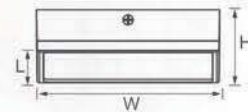

Rain

LED DOWNLIGHT

Model	Power	Dimension(D*H)	Material
L14140S-10	10W	95*95*33.5mm	cast-Aluminum
L14160S-16	16W	145*145*33.5mm	cast-Aluminum
L14180S-24	24W	200*200*38.5mm	cast-Aluminum