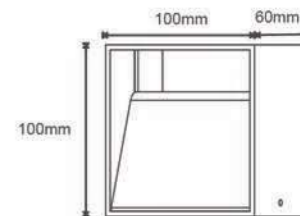

## Chios

LED WALL LIGHT

3 year warranty

Model	Power	Material	Size(L*W*H)
LBD0715-6	6W	Aluminum	150x80x54mm
LBD0720-8	8W	Aluminum	200x80x54mm
LBD0730-12	12W	Aluminum	300x80x54mm

017