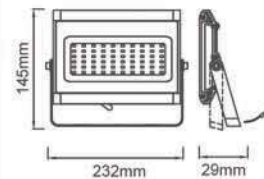

Model	Power	Material
LTG0122-100	100W	Aluminum