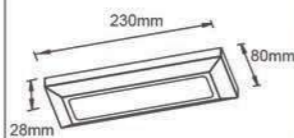

Model	Power	Material
LBD1532-5X	5W	PC