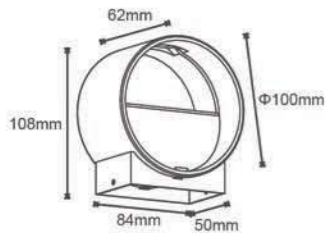

Bean
LED WALL LIGHT

3 year warranty CREE

Model	Power	Material
LBD1110-8X	8W	Aluminum

Bean
LED WALL LIGHT

3 year warranty CREE

Model	Power	Material
LBD1210-8X	8W	Aluminum