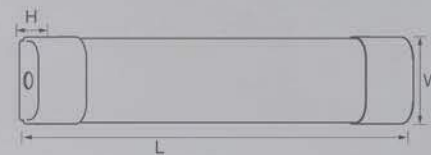

100 LM/W
Ultra Bright **NEW**