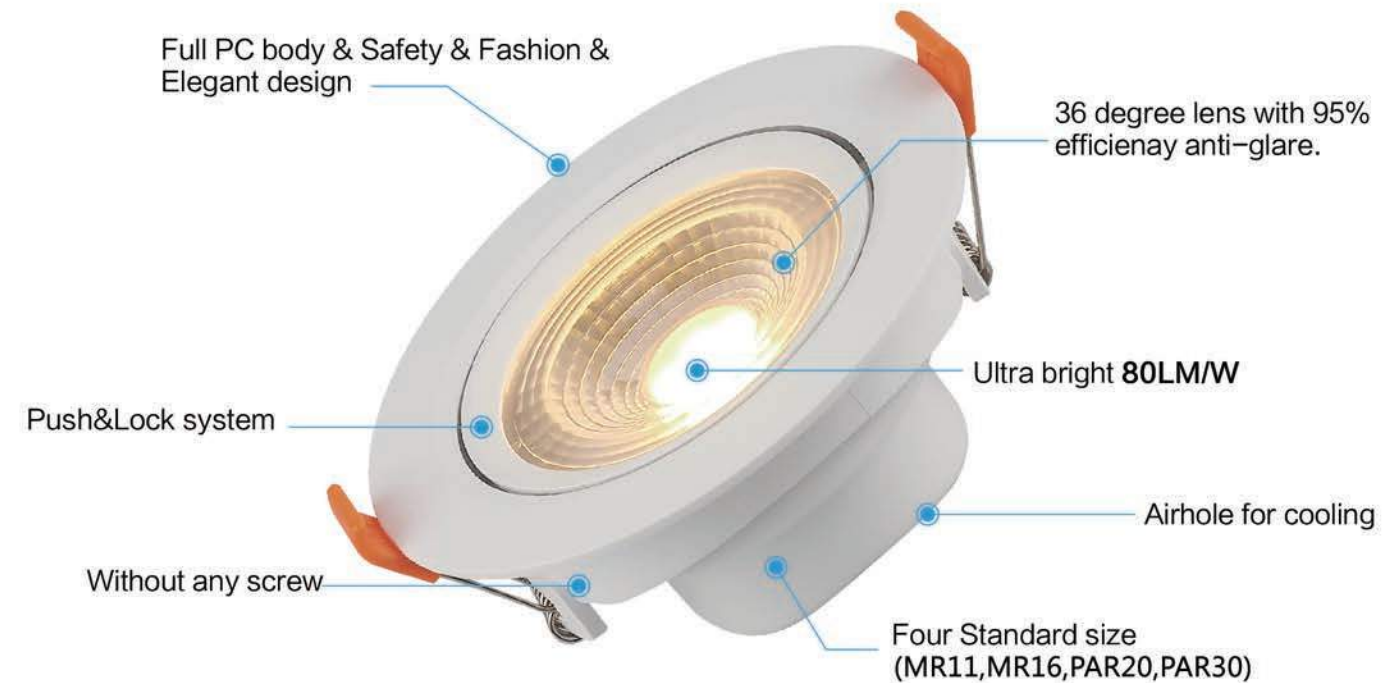

Spot X
LED CEILING LIGHT

Spot X
LED CEILING LIGHT

Model	Power	Dimension(D*H)	Cut-out	Material
LTH0420-3	3W	φ75*40.3mm	φ60mm	PC
LTH0430-5	5W	φ91*45.7mm	φ75mm	PC
LTH0440-7	7W	φ112*50.7mm	φ95mm	PC
LTH0450-12	12W	φ133*55.7mm	φ120mm	PC
LTH0520-3	3W	75*75*40.3mm	60*60mm	PC
LTH0530-5	5W	91*91*47.5mm	75*75mm	PC
LTH0540-7	7W	112*112*50.7mm	95*95mm	PC
LTH0550-12	12W	133*133*55.7mm	120*120mm	PC

NEW

85V-220V Direct