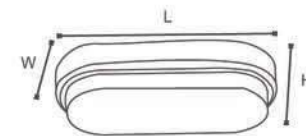

Model	Power	Material	Size(L*W*H)
LXD1520-8X	8W	PC	200x100x55mm
LXD1520-12X	12W	PC	200x100x55mm
LXD1523-12X	12W	PC	230x105x55mm
LXD1523-18X	18W	PC	230x105x55mm