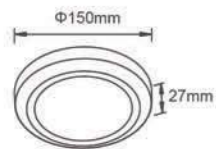

Model	Power	Material
LBD1712-5X	5W	PC