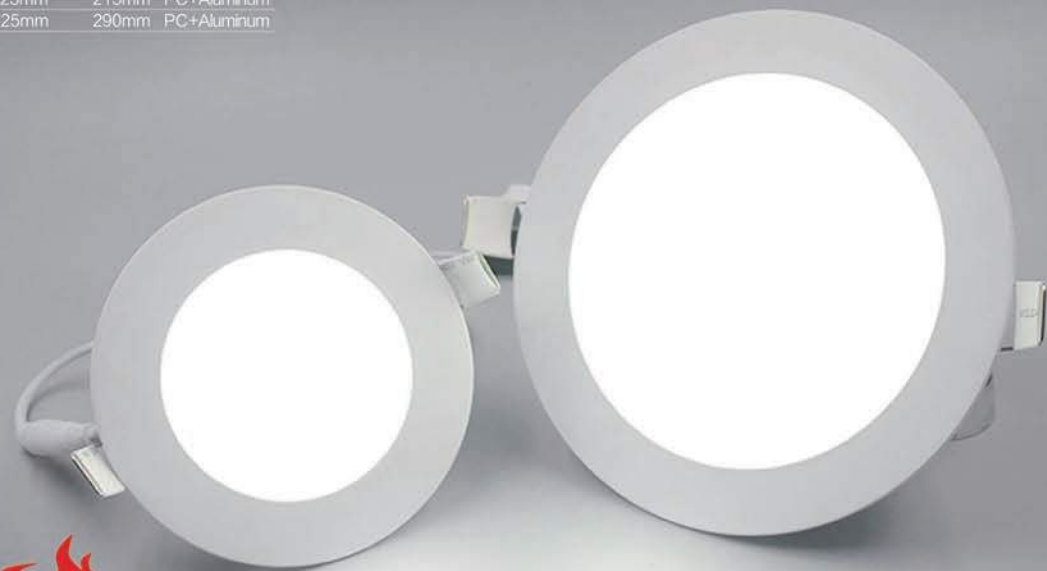

Model	Power	Dimension(D*H)	Cut-out	Material
LMB0120-3	3W	Φ85*25mm	75mm	PC+Aluminum
LMB0130-6	6W	Φ120*25mm	110mm	PC+Aluminum
LMB0140-9	9W	Φ148*25mm	138mm	PC+Aluminum
LMB0150-12	12W	Φ170*25mm	160mm	PC+Aluminum
LMB0155-15	15W	Φ193*25mm	180mm	PC+Aluminum
LMB0160-18	18W	Φ225*25mm	215mm	PC+Aluminum
LMB0180-24	24W	Φ300*25mm	290mm	PC+Aluminum

Promotion