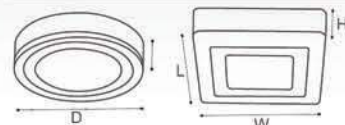

Blue

Red

Yellow

Green

Model	Power	Dimension(D*H)	Material
L17130R-6	3W+3W	Φ105*40mm	cast-Aluminum
L17140R-9	6W+3W	Φ145*40mm	cast-Aluminum
L17160R-16	12W+4W	Φ190*40mm	cast-Aluminum
L17180R-24	18W+6W	Φ240*40mm	cast-Aluminum
L17130S-6	3W+3W	105*105*40mm	cast-Aluminum
L17140S-9	6W+3W	145*145*40mm	cast-Aluminum
L17160S-16	12W+4W	190*190*40mm	cast-Aluminum
L17180S-24	18W+6W	240*240*40mm	cast-Aluminum