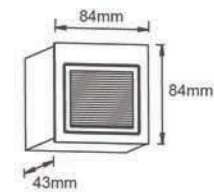

Model	Power	Material
LBD1812-2X	2W	PC

**Broni**  
LED STEP LIGHT

Model	Power	Material
LBD1432-3X	3W	PC

**Noventa**  
LED STEP LIGHT

Model	Power	Material
L9530-3	3W	Aluminum

**Zeppo**  
LED STEP LIGHT

Model	Power	Material
L9430-3	3W	Aluminum