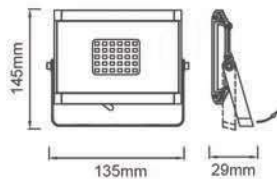

Model	Power	Material
LTG0116-30	30W	Aluminum