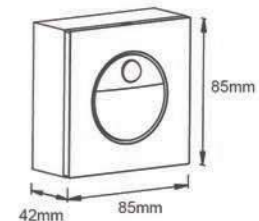

Model	Power	Material
L9920-3	3W	PC