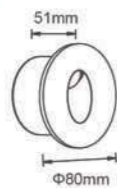

Bari
LED STEP LIGHT

3year warranty

Model	Power	Material
L9230R-3	3W	Aluminum

Model	Power	Material
L9230S-3	3W	Aluminum

Tulsa
LED STEP LIGHT

3year warranty

Model	Power	Material
L18130R-3	3W	Aluminum

Model	Power	Material
L18130S-3	3W	Aluminum