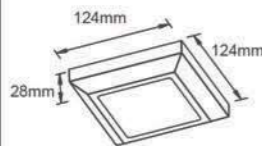

Model	Power	Material
LBD1912-5X	5W	PC