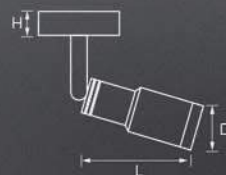

Torch

LED TRACK SPOT LIGHT

*Eos is a small sized spotlight with 360 adjustable body.
The fixture is equipped with a supper narrow beam design to highlight
the small detail,with a simple movement and thanks to the Twist&Zoom
system,you can modify the dimension of the illuminated area in order to
adapt it to the object to highlight.*

Twist & Zoom
10°-80°

3 year
warranty

Model	Power	Dimension(D*H)	Material
LDG0310-7	7W	72*41*38mm	Aluminium

Torch

LED TRACK SPOT LIGHT

Twist & Zoom
10°-80°

Model	Power	Dimension(D*H)	Material
LDG0310-7	7W	72*41*38mm	Aluminium