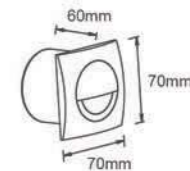

Model	Power	Material
L18130S-3	3W	Aluminum