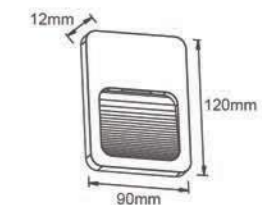

### LED BATTEN LIGHT

**So many  
possibilities with  
each luminaire.**

Indoor lighting © Outdoor lighting

**Anton**  
LED STEP LIGHT

IP65  
3 year warranty

Model	Power	Material
LBD1112-2X	2W	PC

Junction box  
Match European junction box  
**EASY INSTALLATION**