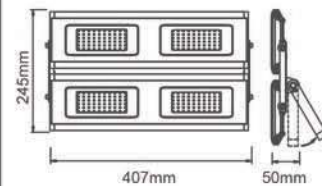

Outlu X LED FLOOD LIGHT

20MM 3 year Direct