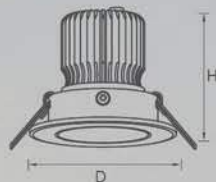

Model	Power	Dimension(D*H)	Cut-out	Material
L14420-8	8W	Φ86*75mm	Φ72mm	Aluminium
L14430-15	15W	Φ110*91mm	Φ95mm	Aluminium
L14440-23	23W	Φ138*100mm	Φ120mm	Aluminium
L14450-33	33W	Φ160*102mm	Φ145mm	Aluminium