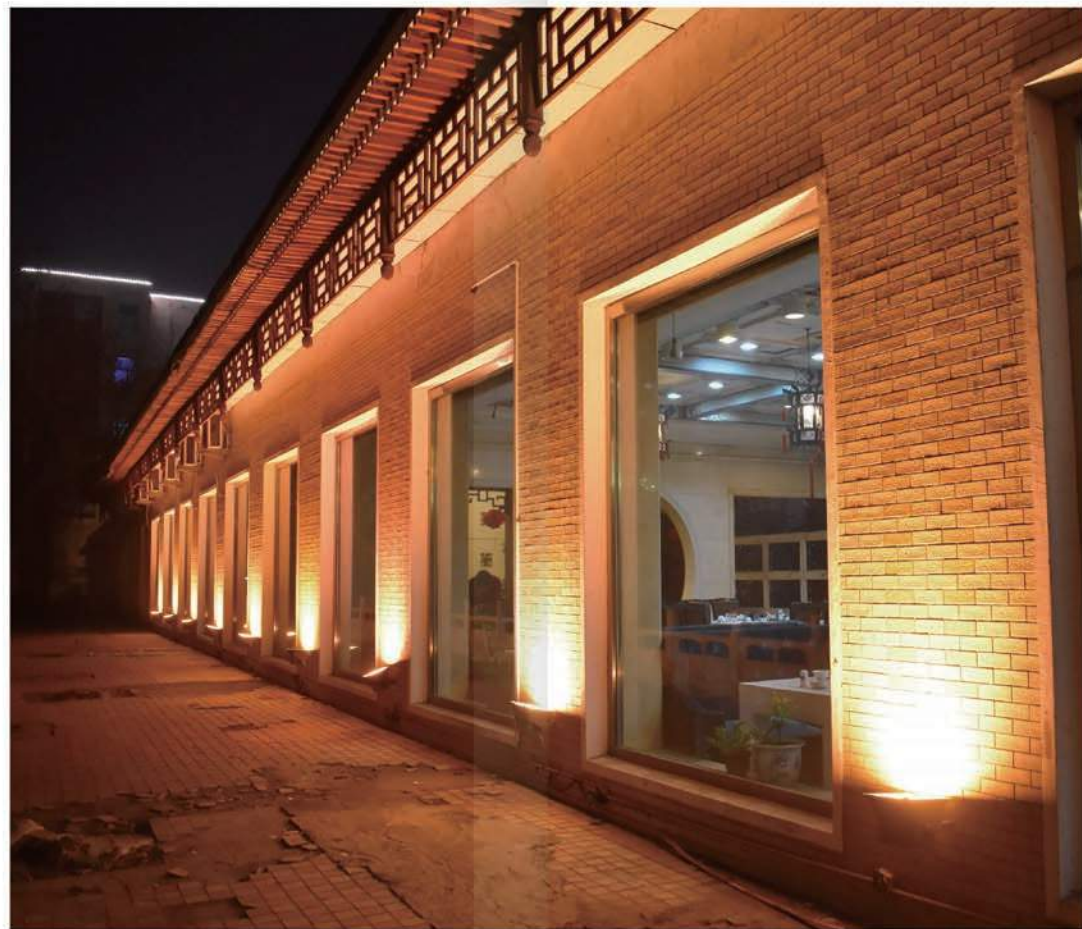

Model	Power	Material
LTG0122-100	100W	Aluminum

Model	Power	Material
LTG0122-150	150W	Aluminum