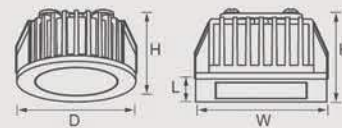

Violet

LED CABINET LIGHT

Model	Power	Dimension(D*H)	Material
L13620R-5	5W	Φ73*23mm	Aluminum
L13620S-5	5W	62*62*26mm	Aluminum

Ochid

LED CABINET LIGHT

Model	Power	Dimension(D*H)	Cut-out	Material
L13520R-3	3W	Φ40*25mm	Φ35mm	Aluminum
L13530R-5	5W	Φ70*32mm	Φ65mm	Aluminum
L13520S-3	3W	40*40*25mm	35*35mm	Aluminum
L13530S-5	5W	70*70*32mm	65*65mm	Aluminum