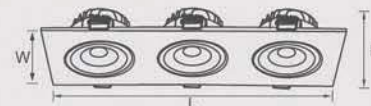

L1030B-10

L1030B-15