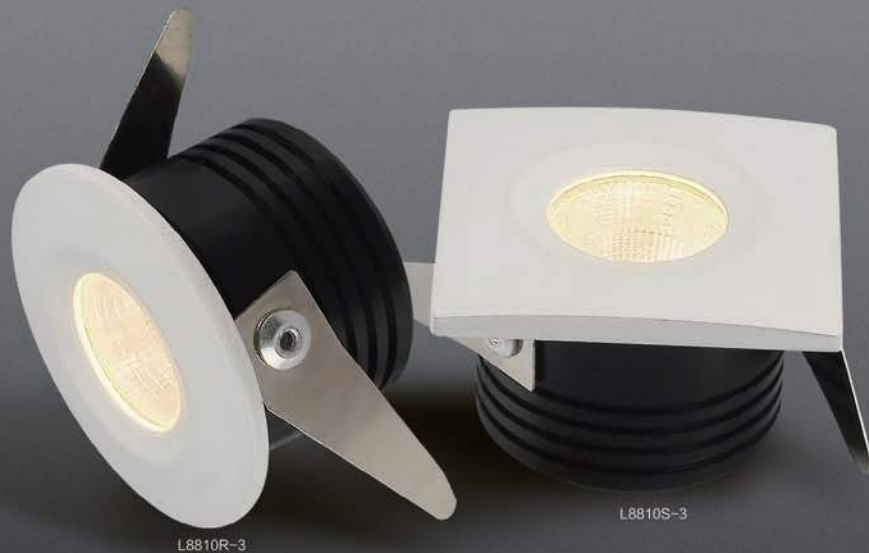

L8810S-3

Tulip

LED CABINET LIGHT

Model	Power	Dimension(D*H)	Cut-out	Material
L8810R-3	3W	Φ40*25mm	Φ35mm	Aluminum
L8810S-3	3W	40*40*25mm	35*35mm	Aluminum

L8810R-3