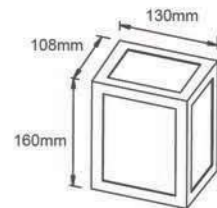

Model	Power	Material
LBD0661-12	12W	PC