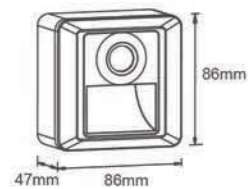

Model	Power	Material
L9830-3	3W	PC