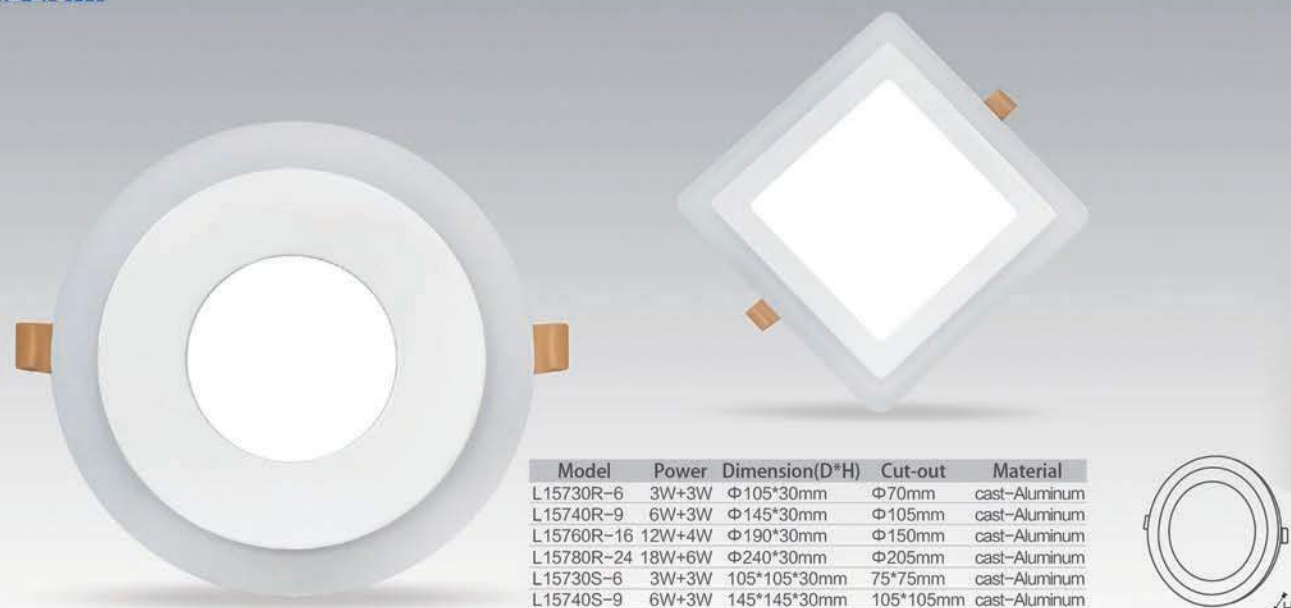

Model	Power	Dimension(D*H)	Cut-out	Material
L15730R-6	3W+3W	Φ105*30mm	Φ70mm	cast-Aluminum
L15740R-9	6W+3W	Φ145*30mm	Φ105mm	cast-Aluminum
L15760R-16	12W+4W	Φ190*30mm	Φ150mm	cast-Aluminum
L15780R-24	18W+6W	Φ240*30mm	Φ205mm	cast-Aluminum
L15730S-6	3W+3W	105*105*30mm	75*75mm	cast-Aluminum
L15740S-9	6W+3W	145*145*30mm	105*105mm	cast-Aluminum
L15760S-16	12W+4W	190*190*30mm	150*150mm	cast-Aluminum
L15780S-24	18W+6W	240*240*30mm	205*205mm	cast-Aluminum