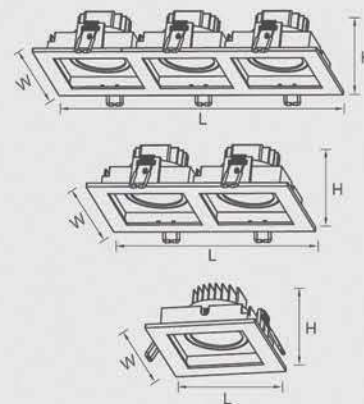

L6430B-10

L6430B-5

L6430B-15

Model	Power	Dimension(D*H)	Cut-out	Material
L6430B-5	5W	102*102*55mm	95*95mm	PC
L6430B-10	10W	187*102*55mm	175*95mm	PC
L6430B-15	15W	272*102*55mm	255*95mm	PC

Model	Power	Dimension(D*H)	Cut-out	Material
L6430E-8	8W	102*102*55mm	95*95mm	PC+Aluminium
L6430E-16	16W	187*102*55mm	170*95mm	PC+Aluminium
L6430E-24	24W	271*102*55mm	255*95mm	PC+Aluminium