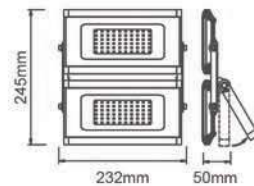

Model	Power	Material
LTG0122-150	150W	Aluminum