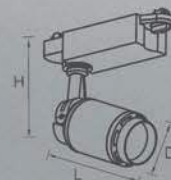

Model	Power	Dimension(D*H)	Material
LDG3107-15X	15W	194*64*145	Aluminium
LDG3108-25X	25W	210*85*170	Aluminium
LDG3110-35X	35W	230*100*185mm	Aluminium