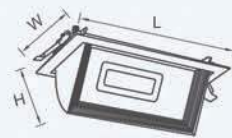

Model	Power	Dimension(L*W*H)	Cut-out	Material
L1240-20	20W	146*146*100mm	135*135mm	Aluminium
L1260-30	30W	235*136*146mm	220*132mm	Aluminium
L1260-45	45W	235*136*136mm	220*132mm	Aluminium