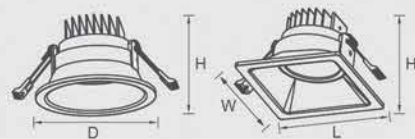

Earth
LED CEILING LIGHT

Model	Power	Dimension(D*H)	Cut-out	Material
L6130E-8	8W	Φ94*60mm	Φ84mm	PC+Aluminum
L6030E-8	8W	94*94*60mm	84*84mm	PC+Aluminum