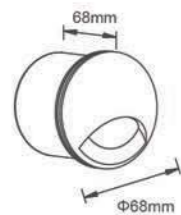

Model	Power	Material
LBD1812-2X	2W	PC

**Broni**  
LED STEP LIGHT

Model	Power	Material
LBD1432-3X	3W	PC

**Noventa**  
LED STEP LIGHT

Model	Power	Material
L9530-3	3W	Aluminum

**Zeppo**  
LED STEP LIGHT

Model	Power	Material
L9430-3	3W	Aluminum