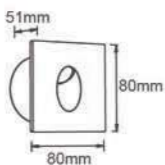

Model	Power	Material
L9230S-3	3W	Aluminum