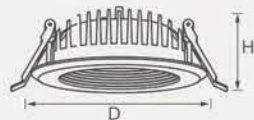

Model	Power	Dimension(D*H)	Cut-out	Material
L0435-8	8W	Φ132*48mm	Φ120mm	cast-Aluminum
L0440-10	10W	Φ165*55mm	Φ150mm	cast-Aluminum
L0460-20	20W	Φ190*61mm	Φ175mm	cast-Aluminum
L0480-30	30W	Φ232*63mm	Φ215mm	cast-Aluminum
L0490-40	40W	Φ275*94mm	Φ255mm	cast-Aluminum