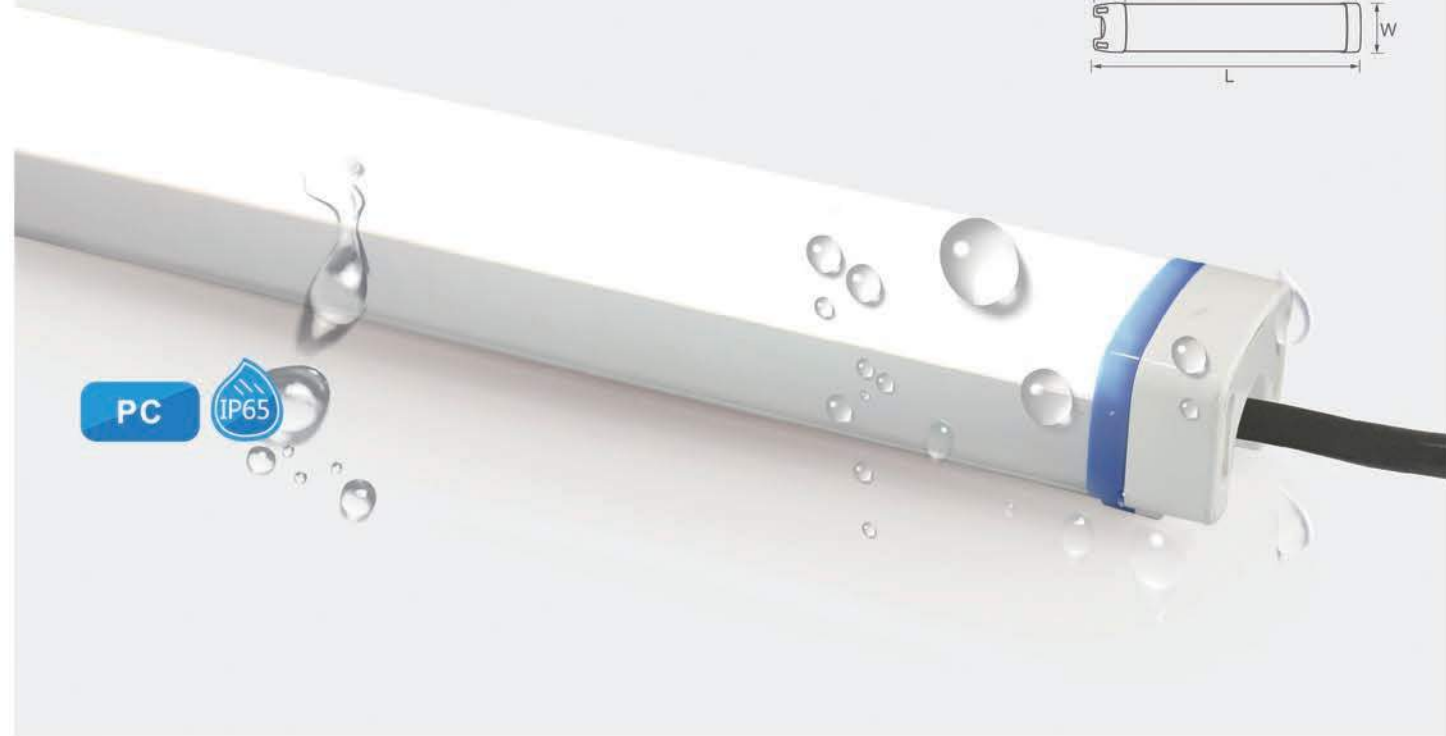

Bow

LED BATTEN LIGHT

Model	Power	Dimension(D*H)	Material
LXT191U-28X	28W	300*90*76mm	PC+Aluminium
LXT192U-36X	36W	600*90*76mm	PC+Aluminium
LXT193U-42X	42W	900*90*76mm	PC+Aluminium
LXT194U-48X	48W	1200*90*76mm	PC+Aluminium

LED BATTEN LIGHT