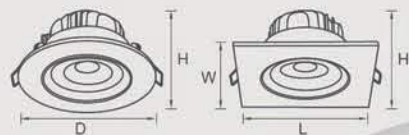

Neptune

LED CEILING LIGHT

Model	Power	Dimension(D*H)	Cut-out	Material
LTH0920B-5	5W	Φ90*45mm	Φ75mm	PC
LTH0921B-5	5W	90*90*45mm	75*75mm	PC

LTH0920B-5