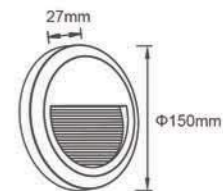

Model	Power	Material
LBD1612-2X	2W	PC