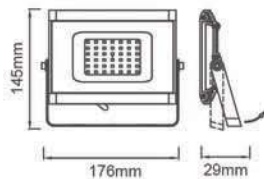

Model	Power	Material
LTG0122-50	50W	Aluminum