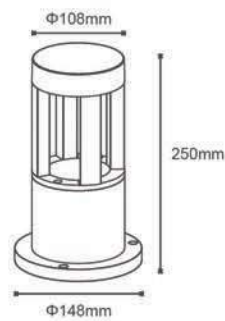

Momo
LED GARDEN LIGHT

Mode Power Material
LCP0125-10 10W Aluminum