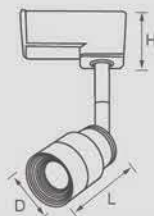

Torch

LED TRACK SPOT LIGHT

*Eos is a small sized spotlight with 360 adjustable body.
The fixture is equipped with a supper narrow beam design to highlight
the small detail,with a simple movement and thanks to the Twist&Zoom
system,you can modify the dimension of the illuminated area in order to
adapt it to the object to highlight.*

Twist & Zoom
10°-80°

3 year
warranty

Model	Power	Dimension(D*H)	Material
LDG0310-7	7W	72*41*38mm	Aluminium

Torch

LED TRACK SPOT LIGHT

Twist & Zoom
10°-80°

Model	Power	Dimension(D*H)	Material
LDG0310-7	7W	72*41*38mm	Aluminium