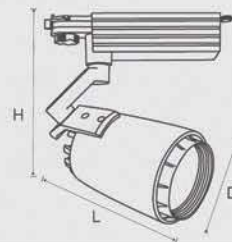

Model	Power	Dimension(D*H)	Material
L12230-33	33W	210*106*200mm	Aluminium