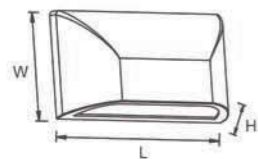

Rocca LED WALL LIGHT

3 year warranty
IP65

Model	Power	Material	Size(L*W*H)
LBD0260-6	6W	PC	220x112x50mm
LBD0261-6	6W	PC	220x112x50mm

Rafina LED WALL LIGHT

3 year warranty
IP65

Model	Power	Material
LBD0460-12	12W	PC

3 year warranty
IP65

Model	Power	Material
LBD0461-12	12W	PC

3 year warranty
IP65

Model	Power	Material
LBD0462-12	12W	PC