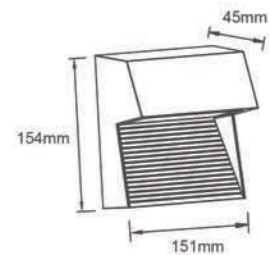

Arta
LED WALL LIGHT

NEW

3 year warranty
IP65
CE GS

Model	Power	Material
LBD0560-3	3W	PC

Arta
LED WALL LIGHT

3 year warranty
IP65
CE GS

Model	Power	Material
LBD0561-3	3W	PC