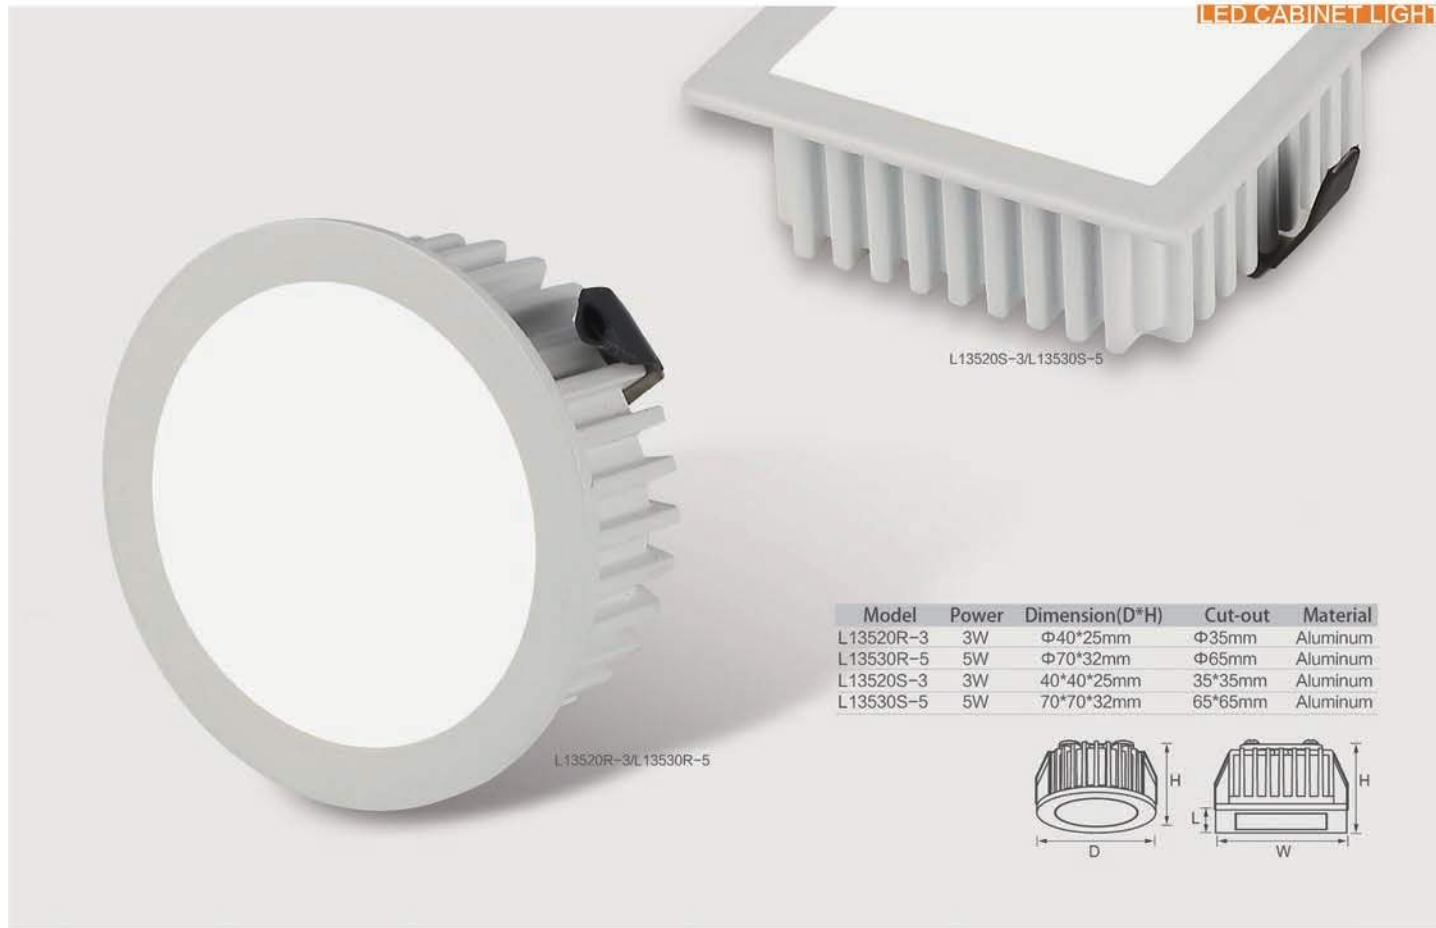

Ochid

LED CABINET LIGHT

Model	Power	Dimension(D*H)	Cut-out	Material
L13520R-3	3W	Φ40*25mm	Φ35mm	Aluminum
L13530R-5	5W	Φ70*32mm	Φ65mm	Aluminum
L13520S-3	3W	40*40*25mm	35*35mm	Aluminum
L13530S-5	5W	70*70*32mm	65*65mm	Aluminum