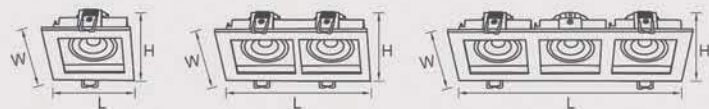

Model	Power	Dimension(D*H)	Cut-out	Material
L6430B-5	5W	102*102*55mm	95*95mm	PC
L6430B-10	10W	187*102*55mm	175*95mm	PC
L6430B-15	15W	272*102*55mm	255*95mm	PC

Model	Power	Dimension(D*H)	Cut-out	Material
L6430E-8	8W	102*102*55mm	95*95mm	PC+Aluminium
L6430E-16	16W	187*102*55mm	170*95mm	PC+Aluminium
L6430E-24	24W	271*102*55mm	255*95mm	PC+Aluminium