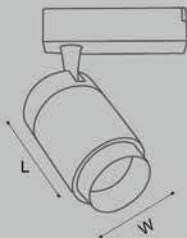

Twist & Zoom
15°-60°

5 year
warranty

Model	Power	Dimension(D*H)	Material
LDG0520-15	15W	155*59mm	Aluminium
LDG0530-25	25W	155*85mm	Aluminium
LDG0540-35	35W	155*91mm	Aluminium