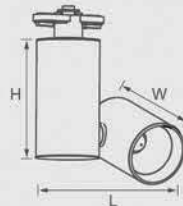

## Frog

LED TRACK SPOT LIGHT

5 year warranty

100 LM/W  
Ultra Bright

Model	Power	Dimension(D*H)	Material
L12830-15	15W	180*60*100mm	Aluminium
L12830-23	23W	180*115*195mm	Aluminium
L12830-33	33W	180*140*215mm	Aluminium