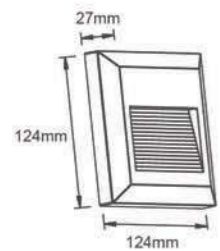

Model	Power	Material
LBD1812-2X	2W	PC