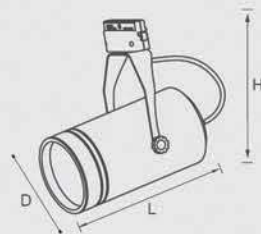

Model	Power	Dimension(D*H)	Material
L4830-20	20W	161.5*100*204.5mm	Aluminium
L4830-30	30W	189.5*100*204.5mm	Aluminium
L4830-50	50W	209*100*204.5mm	Aluminium