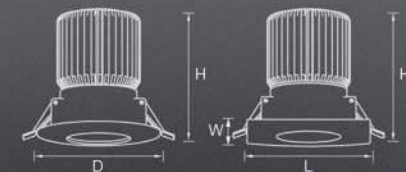

A good light, forever!

**Spot X**  
LED CEILING LIGHT

**Spot X**  
LED CEILING LIGHT

Model	Power	Dimension(D*H)	Cut-out	Material
LTH0420-3	3W	φ75*40.3mm	φ60mm	PC
LTH0430-5	5W	φ91*45.7mm	φ75mm	PC
LTH0440-7	7W	φ112*50.7mm	φ95mm	PC
LTH0450-12	12W	φ133*55.7mm	φ120mm	PC
LTH0520-3	3W	75*75*40.3mm	60*60mm	PC
LTH0530-5	5W	91*91*47.5mm	75*75mm	PC
LTH0540-7	7W	112*112*50.7mm	95*95mm	PC
LTH0550-12	12W	133*133*55.7mm	120*120mm	PC

# Lotus

LED CEILING LIGHT

LTH0621-5

LTH0620-5

Model	Power	Dimension(D*H)	Cut-out	Material
LTH0620-5	5W	Φ77*42mm	Φ67mm	PC
LTH0621-5	5W	77*77*42mm	67*67mm	PC

# Moon

LED CEILING LIGHT

Model	Power	Dimension(D*H)	Cut-out	Material
L2730-6	6W	Φ90*61mm	Φ80mm	Aluminium
L2730-13	13W	Φ90*95mm	Φ80mm	Aluminium
L2830-6	6W	90*90*61mm	80*80mm	Aluminium
L2830-13	13W	90*90*95mm	80*80mm	Aluminium