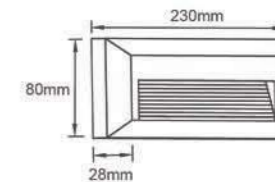

Broni
LED STEP LIGHT

Model	Power	Material
LBD1812-2X	2W	PC

Broni
LED STEP LIGHT

Model	Power	Material
LBD1432-3X	3W	PC