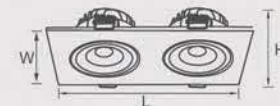

L1030B-10

L1030B-15