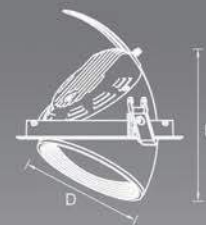

Model	Power	Dimension(D*H)	Cut-out	Material
L1130-8	8W	Φ108*80mm	Φ98mm	Aluminium
L1140-10	10W	Φ146*110mm	Φ137mm	Aluminium
L1140-13	13W	Φ146*110mm	Φ137mm	Aluminium
L1160-20	20W	Φ180*154mm	Φ172mm	Aluminium
L1160-23	23W	Φ180*154mm	Φ172mm	Aluminium
L1160-33	33W	Φ180*154mm	Φ172mm	Aluminium
L1180-30	30W	Φ215*175mm	Φ205mm	Aluminium
L1180-50	50W	Φ215*175mm	Φ205mm	Aluminium