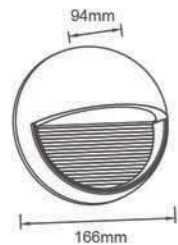

Arta
LED WALL LIGHT

NEW

3 year warranty
IP65
CE GS

Model	Power	Material
LBD0560-3	3W	PC

Arta
LED WALL LIGHT

3 year warranty
IP65
CE GS

Model	Power	Material
LBD0561-3	3W	PC