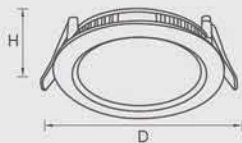

100 LM/W
Ultra Bright

Better design, longer life, stronger light, lower price

- 4000 hours lifetime, 5 years gurantee.
- Patented design, brand new fixture.
- Edison 2835 0.1W/pcs
- Led:140Lm/W, system:90Lm/W
- Perfect replacement for the led panel

Model	Power	Dimension(D*H)	Cut-out	Material
L14330R-8	8W	Φ100*34mm	Φ85mm	cast-Aluminum
L14340R-12	12W	Φ130*41mm	Φ115mm	cast-Aluminum
L14350R-16	16W	Φ160*41mm	Φ145mm	cast-Aluminum
L14360R-20	20W	Φ192*41mm	Φ175mm	cast-Aluminum
L14380R-26	26W	Φ220*41mm	Φ205mm	cast-Aluminum

100 LM/W
Ultra Bright

Model	Power	Dimension(D*H)	Cut-out	Material
L14330S-8	8W	95*95*37mm	85*85mm	cast-Aluminum
L14340S-12	12W	120*120*37.5mm	110*110mm	cast-Aluminum
L14350S-16	16W	150*150*39mm	140*140mm	cast-Aluminum
L14360S-20	20W	180*180*39.5mm	170*170mm	cast-Aluminum
L14380S-26	26W	210*210*39.5mm	200*200mm	cast-Aluminum