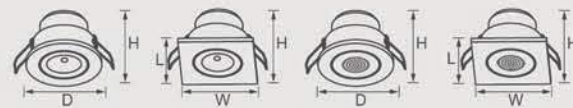

Model	Power	Dimension(D*H)	Cut-out	Material
L14520R-3	3W	Φ50*37mm	Φ45mm	Aluminum
L14520S-3	3W	50*50*37mm	45*45mm	Aluminum
L14620R-3	3W	Φ50*37mm	Φ45mm	Aluminum
L14620S-3	3W	50*50*37mm	45*45mm	Aluminum