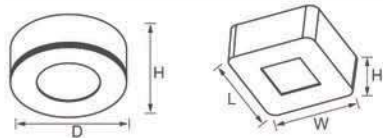

Model	Power	Dimension(D*H)	Material
L13620R-5	5W	Φ73*23mm	Aluminum
L13620S-5	5W	62*62*26mm	Aluminum