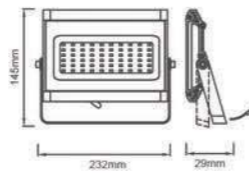

20MM 3year Direct

Model	Power	Material
LTG0109-10	10W	Aluminum

Model	Power	Material
LTG0112-20	20W	Aluminum

Model	Power	Material
LTG0116-30	30W	Aluminum

Model	Power	Material
LTG0122-50	50W	Aluminum

Outlu X LED FLOOD LIGHT