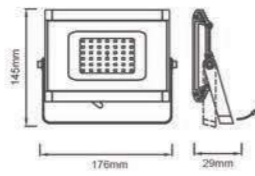

20MM 3year Direct

Model	Power	Material
LTG0109-10	10W	Aluminum

Model	Power	Material
LTG0112-20	20W	Aluminum

Model	Power	Material
LTG0116-30	30W	Aluminum

Model	Power	Material
LTG0122-50	50W	Aluminum

Outlu X LED FLOOD LIGHT