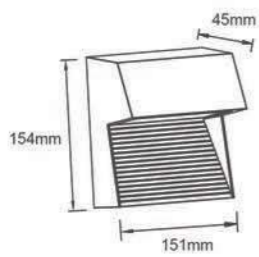

Model	Power	Material
LBD0561-3	3W	PC