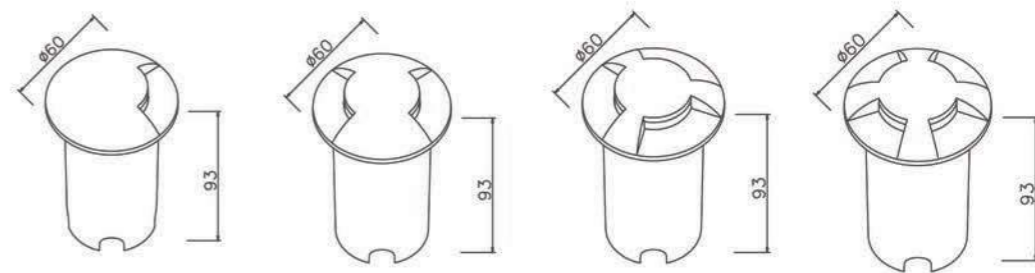

Outlu X LED FLOOD LIGHT

20MM 3year Direct