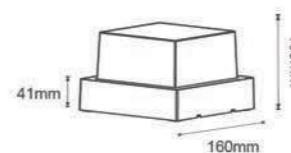

Model	Power	Material
LBD2360-15	15W	PC