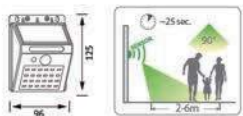

LED light: SMD 2835 96LED
Solar Charging Time: 8-10 Hours Under Direct Sunlight
luminous Flux: Full 18LM Dim 3LM
Materials: PC

2.89 USD
 MOQ2000PCS
 one year guarantee

SL1801

Solar Panel: Polycrystalline with PET 5.5V 0.6W
 Efficiency:17%
 lithium Battery: 18650 Lithium-ion Battery 3.7V 1200mah
 Quantity: 1pcs
 Led Light: SMD 2835 24led
 Solar Charging Time: 8-10 Hours Under Direct Sunlight
 luminous Flux: Full 130LM Dim 20LM
 Materials: PC