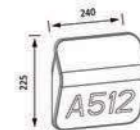

SL1908

Solar Panel: Monocrystalline with glass 5.5V 2.5W
Efficiency:19.2%
lithium Battery: 18650 Lithium-Ion Battery 3.7V 2200mAh.
Quantity: 1PCS
LED light: SMD 2835 4LED
Solar Charging Time: 4-6 Hours In Direct Sunlight
luminous Flux: 50LM
Materials: PC