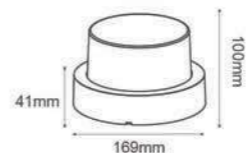

Model	Power	Material
LBD2460B-12	12W	PC