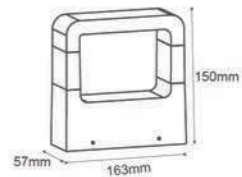

Chios

LED WALL LIGHT

2year warranty

Bean

LED WALL LIGHT

Beam Adjustable

2year warranty

Model	Power	Material	Size(L*W*H)
LBD1320-8X	8W	Aluminum	200x90x28mm
LBD1330-12X	12W	Aluminum	327x90x28mm
LBD1340-16	16W	Aluminum	400x90x30mm

Model	Power	Material	Size(L*W*H)
LBD0715-6	6W	Aluminum	150x80x54mm
LBD0720-8	8W	Aluminum	200x80x54mm
LBD0730-12	12W	Aluminum	300x80x54mm

Samos

LED WALL LIGHT

3year warranty

Model	Power	Material
LBD2020-12X	12W	Aluminum

Ayder

LED WALL LIGHT

3year warranty

Model	Power	Material
LBD2560-10	10W	Aluminum

Ural

LED WALL LIGHT

2year warranty

Model	Power	Material
LBD0850-12	12W	Aluminum