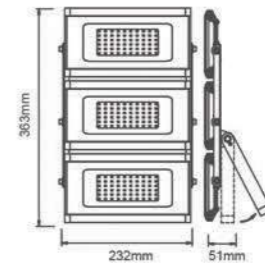

Outlu X LED FLOOD LIGHT

20MM 3year Direct

Model	Power	Material
LTG0109-10	10W	Aluminum

Model	Power	Material
LTG0112-20	20W	Aluminum

Model	Power	Material
LTG0116-30	30W	Aluminum

Model	Power	Material
LTG0122-50	50W	Aluminum

Outlu X LED FLOOD LIGHT

20MM 3year Direct

Model	Power	Material
LTG0122-100	100W	Aluminum

Model	Power	Material
LTG0122-150	150W	Aluminum

Model	Power	Material
LTG0122-200	200W	Aluminum