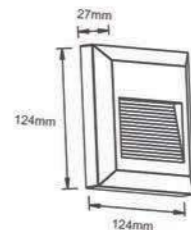

Model	Power	Material
LBD1812-2X	2W	PC