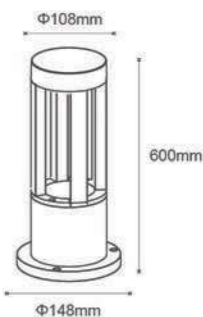

Mode	Power	Material
LCP0160-10	10W	Aluminum