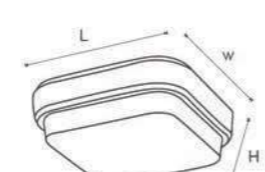

Model	Power	Size(L*W*H)
LXD1217-8X	8W	176x176x55mm
LXD1217-12X	12W	176x176x55mm
LXD1221-12X	12W	211x211x55mm
LXD1221-18X	18W	211x211x55mm