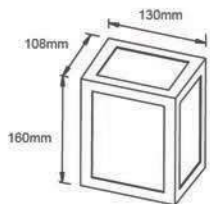

IP65

2 year warranty

Model	Power	Material
LBD0661-12	12W	PC