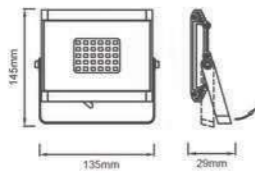

20MM 3year Direct

Model	Power	Material
LTG0109-10	10W	Aluminum

Model	Power	Material
LTG0112-20	20W	Aluminum

Model	Power	Material
LTG0116-30	30W	Aluminum

Model	Power	Material
LTG0122-50	50W	Aluminum

Outlu X LED FLOOD LIGHT