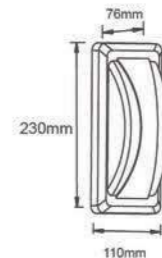

Model	Power	Material
LBD0462-12	12W	PC