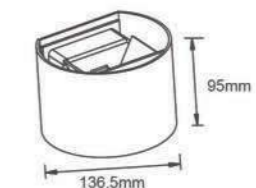

Bean
LED WALL LIGHT

3 year warranty CREE made in USA

3 year warranty CREE made in USA

Model	Power	Material
LBD1110-8X	8W	Aluminum

Model	Power	Material
LBD1210-8X	8W	Aluminum

Detroit
LED WALL LIGHT

IP65

2 year warranty

SALE!

IP65

2 year warranty

Model	Power	Material
LBD3110-6X	6W	Aluminum

Model	Power	Material
LBD3010-6X	6W	Aluminum