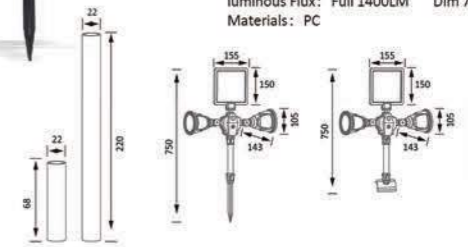

SL1902

Solar Panel: Monocrystalline with glass 5.5V 3W
Efficiency: 19.2%
lithium Battery: 18650 Lithium-ion Battery 3.7V 4400mAh
Quantity: 2PCS
LED light: SMD 2835 36LED
Solar Charging Time: 8-10 Hours In Direct Sunlight
Luminous Flux: Full 1400LM Dim 70LM
Materials: PC