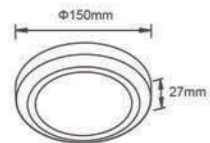

Model	Power	Material
LBD1712-5X	5W	PC

Model	Power	Material
LBD1912-5X	5W	PC