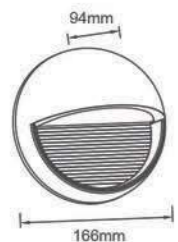

Model	Power	Material
LBD0560-3	3W	PC