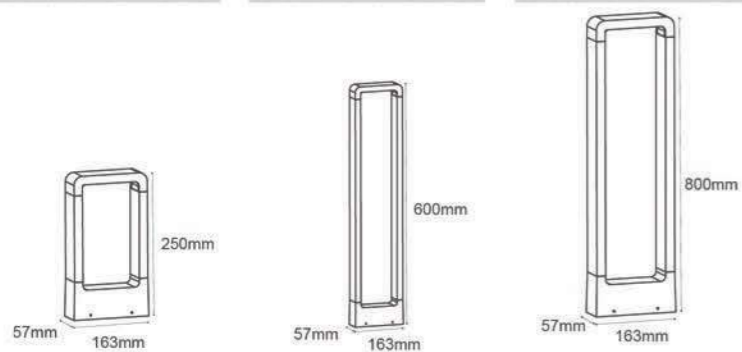

Mode	Power	Material
LCP0225-10	10W	Aluminum

Mode	Power	Material
LCP0260-10	10W	Aluminum

Mode	Power	Material
LCP0280-10	10W	Aluminum