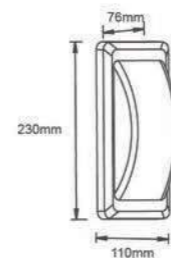

Ascoli LED WALL LIGHT

Model	Power	Material	Size(L*W*H)
LBD0160-12	12W	PC	265x120x81mm
LBD0180-20	20W	PC	319x170x114mm

Polar LED WALL LIGHT

Model	Power	Material	Size(L*W*H)
LBD0360-9	9W	PC	173x81x46mm
LBD0380-12	12W	PC	230x100x90mm

Rocca LED WALL LIGHT

Model	Power	Material	Size(L*W*H)
LBD0260-6	6W	PC	220x112x50mm
LBD0261-6	6W	PC	220x112x50mm

Rafina LED WALL LIGHT

Model	Power	Material
LBD0460-12	12W	PC

Model	Power	Material
LBD0461-12	12W	PC