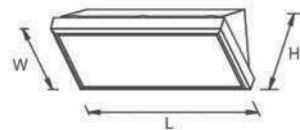

Ascoli LED WALL LIGHT

Model	Power	Material	Size(L*W*H)
LBD0160-12	12W	PC	265x120x81mm
LBD0180-20	20W	PC	319x170x114mm

Polar LED WALL LIGHT

Model	Power	Material	Size(L*W*H)
LBD0360-9	9W	PC	173x81x46mm
LBD0380-12	12W	PC	230x100x90mm