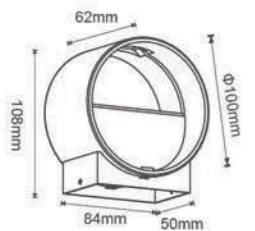

Bean
LED WALL LIGHT

3 year warranty CREE made in USA

3 year warranty CREE made in USA

Model	Power	Material
LBD1110-8X	8W	Aluminum

Model	Power	Material
LBD1210-8X	8W	Aluminum

Detroit
LED WALL LIGHT

IP65

2 year warranty

SALE!

IP65

2 year warranty

Model	Power	Material
LBD3110-6X	6W	Aluminum

Model	Power	Material
LBD3010-6X	6W	Aluminum