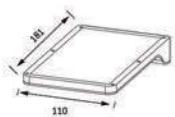

SL1805/SL1805P

Solar Panel: Polycrystalline with PET 5.5V 2.5W
Efficiency:17%

lithium Battery: 18650 Li-ion Battery 3.7V 2200mAh,
Quantity: 1PCS

LED light: SMD 2835 36LED
Solar Charging Time: 8-10 Hours Under Direct Sunlight
luminous Flux: Full 210LM Dim 31LM
Materials: PC