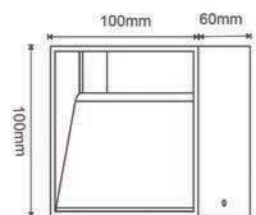

Bean
LED WALL LIGHT

3 year warranty CREE made in USA

3 year warranty CREE made in USA

Model	Power	Material
LBD1110-8X	8W	Aluminum

Model	Power	Material
LBD1210-8X	8W	Aluminum

Detroit
LED WALL LIGHT

IP65

2 year warranty

SALE!

IP65

2 year warranty

Model	Power	Material
LBD3110-6X	6W	Aluminum

Model	Power	Material
LBD3010-6X	6W	Aluminum