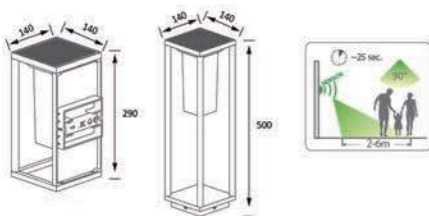

SL1903

SL1904

SL1903/SL1904

Solar Panel: Monocrystalline with glass 5.5V 3W
 Efficiency:19.2%
 lithium Battery: 18650 Lithium-ion Battery 3.7V 2200mAh,
 Quantity: 1PCS
 LED light: SMD 2835 50LED
 Solar Charging Time: 4-6 Hours In Direct Sunlight
 luminous Flux: Full 360LM Dim 18LM
 Materials: PC+Aluminum