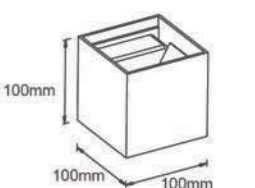

Bean
LED WALL LIGHT

3 year warranty CREE made in USA

3 year warranty CREE made in USA

Model	Power	Material
LBD1110-8X	8W	Aluminum

Model	Power	Material
LBD1210-8X	8W	Aluminum

Detroit
LED WALL LIGHT

IP65

2 year warranty

SALE!

IP65

2 year warranty

Model	Power	Material
LBD3110-6X	6W	Aluminum

Model	Power	Material
LBD3010-6X	6W	Aluminum