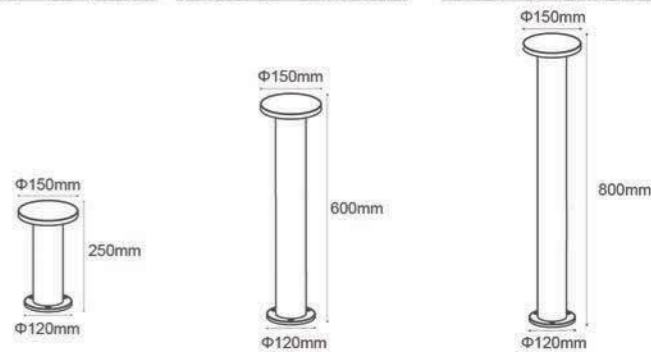

Mode	Power	Material
LCP0325-12	12W	Aluminum

Mode	Power	Material
LCP0360-12	12W	Aluminum

Mode	Power	Material
LCP0380-12	12W	Aluminum