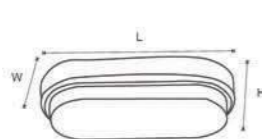

2 year warranty

Material :PC

2 year warranty

Material :PC

2 year warranty

Material :PC

Model	Power	Material	Size(L*W*H)
LXD0130-8	8W	PC	166x76x62mm
LXD0140-15	15W	PC	201x101x68mm

Model	Power	Size(L*W*H)
LXD1520-8X	8W	200x100x55mm
LXD1520-12X	12W	200x100x55mm
LXD1523-12X	12W	230x105x55mm
LXD1523-18X	18W	230x105x55mm