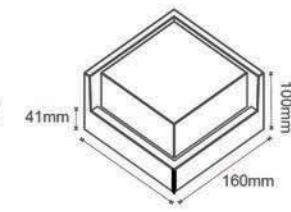

Ascoli LED WALL LIGHT

Model	Power	Material	Size(L*W*H)
LBD0160-12	12W	PC	265x120x81mm
LBD0180-20	20W	PC	319x170x114mm

Polar LED WALL LIGHT

Model	Power	Material	Size(L*W*H)
LBD0360-9	9W	PC	173x81x46mm
LBD0380-12	12W	PC	230x100x90mm