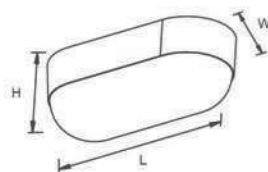

2 year warranty

Material :PC

2 year warranty

Material :PC

2 year warranty

Material :PC

Model	Power	Material	Size(L*W*H)
LXD0130-8	8W	PC	166x76x62mm
LXD0140-15	15W	PC	201x101x68mm

Model	Power	Size(L*W*H)
LXD1520-8X	8W	200x100x55mm
LXD1520-12X	12W	200x100x55mm
LXD1523-12X	12W	230x105x55mm
LXD1523-18X	18W	230x105x55mm