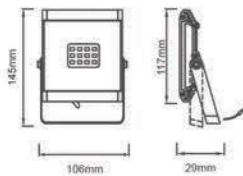

Outlu X LED FLOOD LIGHT

20MM 3year Direct

Model	Power	Material
LTG0109-10	10W	Aluminum

Model	Power	Material
LTG0112-20	20W	Aluminum

Model	Power	Material
LTG0116-30	30W	Aluminum

Model	Power	Material
LTG0122-50	50W	Aluminum

Outlu X LED FLOOD LIGHT

20MM 3year Direct

Model	Power	Material
LTG0122-100	100W	Aluminum

Model	Power	Material
LTG0122-150	150W	Aluminum

Model	Power	Material
LTG0122-200	200W	Aluminum