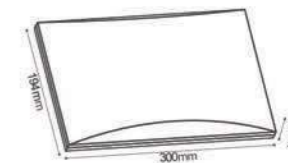

Kyoto
LED WALL LIGHT

NEW

123a

IP65

2 year warranty

Model	Power	Material
LBD0930-6	10W	PC