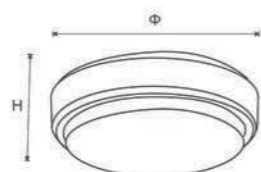

Model	Power	Size(L*W*H)
LXD1117-8X	8W	Φ176x55
LXD1117-12X	12W	Φ176x55
LXD1121-12X	12W	Φ210x55
LXD1121-18X	18W	Φ210x55