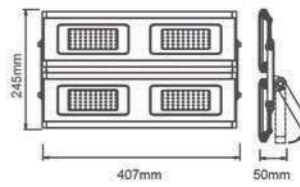

Outlu X LED FLOOD LIGHT

20MM 3year Direct

Model	Power	Material
LTG0109-10	10W	Aluminum

Model	Power	Material
LTG0112-20	20W	Aluminum

Model	Power	Material
LTG0116-30	30W	Aluminum

Model	Power	Material
LTG0122-50	50W	Aluminum

Outlu X LED FLOOD LIGHT

20MM 3year Direct

Model	Power	Material
LTG0122-100	100W	Aluminum

Model	Power	Material
LTG0122-150	150W	Aluminum

Model	Power	Material
LTG0122-200	200W	Aluminum