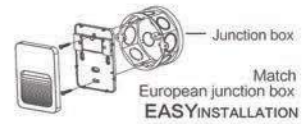

2 year warranty

Model	Power	Material
LBD1112-2X	2W	PC