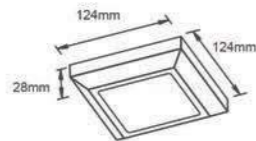

Model	Power	Material
LBD1912-5X	5W	PC