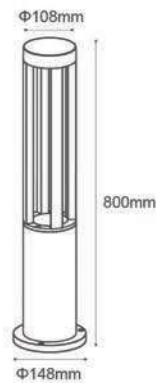

Mode	Power	Material
LCP0180-10	10W	Aluminum