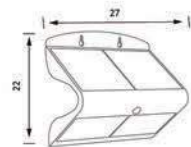

SL1808

Solar Panel: Polycrystalline with PET 5.5V 2.5W
Efficiency:17%

lithium Battery: 18650 Li-ion Battery 3.7V 2200mAh,
Quantity: 1PCS

LED light: SMD 2835 36LED

Solar Charging Time: 8-10 Hours Under Direct Sunlight

luminous Flux: Full 210LM Dim 31LM

Materials: PC