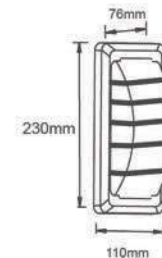

Model	Power	Material
LBD0463-12	12W	PC