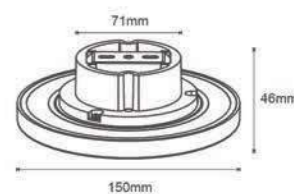

Chios

LED WALL LIGHT

2year warranty

Bean

LED WALL LIGHT

Beam Adjustable

2year warranty

Model	Power	Material	Size(L*W*H)
LBD1320-8X	8W	Aluminum	200x90x28mm
LBD1330-12X	12W	Aluminum	327x90x28mm
LBD1340-16	16W	Aluminum	400x90x30mm

Model	Power	Material	Size(L*W*H)
LBD0715-6	6W	Aluminum	150x80x54mm
LBD0720-8	8W	Aluminum	200x80x54mm
LBD0730-12	12W	Aluminum	300x80x54mm

Samos

LED WALL LIGHT

3year warranty

Model	Power	Material
LBD2020-12X	12W	Aluminum

Ayder

LED WALL LIGHT

3year warranty

Model	Power	Material
LBD2560-10	10W	Aluminum

Ural

LED WALL LIGHT

2year warranty

Model	Power	Material
LBD0850-12	12W	Aluminum