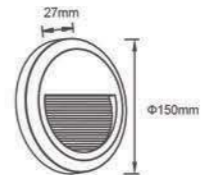

Model	Power	Material
LBD1612-2X	2W	PC