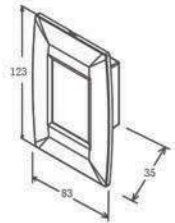

2 year warranty

Model	Power	Material
LBD2650-2	2W	PC