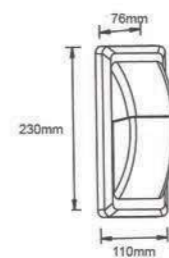

Ascoli LED WALL LIGHT

Model	Power	Material	Size(L*W*H)
LBD0160-12	12W	PC	265x120x81mm
LBD0180-20	20W	PC	319x170x114mm

Polar LED WALL LIGHT

Model	Power	Material	Size(L*W*H)
LBD0360-9	9W	PC	173x81x46mm
LBD0380-12	12W	PC	230x100x90mm

Rocca LED WALL LIGHT

Model	Power	Material	Size(L*W*H)
LBD0260-6	6W	PC	220x112x50mm
LBD0261-6	6W	PC	220x112x50mm

Rafina LED WALL LIGHT

Model	Power	Material
LBD0460-12	12W	PC

Model	Power	Material
LBD0461-12	12W	PC

Model	Power	Material	Size(L*W*H)
LBD1320-8X	8W	Aluminum	200x90x28mm
LBD1330-12X	12W	Aluminum	327x90x28mm
LBD1340-16	16W	Aluminum	400x90x30mm

Model	Power	Material	Size(L*W*H)
LBD0715-6	6W	Aluminum	150x80x54mm
LBD0720-8	8W	Aluminum	200x80x54mm
LBD0730-12	12W	Aluminum	300x80x54mm