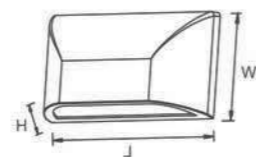

Model	Power	Material	Size(L*W*H)
LBD0260-6	6W	PC	220x112x50mm
LBD0261-6	6W	PC	220x112x50mm