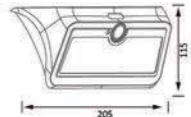

SL1804

Solar Panel: Polycrystalline with PET 5.5V 1.5W
Efficiency:17%

lithium Battery: 18650 Li-ion Battery 3.7V 2200mAh,
Quantity: 1PCS

LED light: SMD 2835 46LED

Solar Charging Time: 8-10 Hours Under Direct Sunlight

luminous Flux: Full 200LM Dim 30LM

Materials: PC