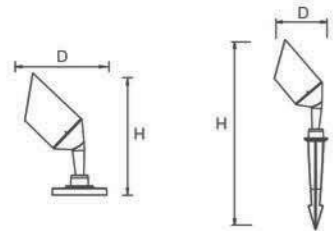

Mode	Power	Material	Size(D*H)
LDC0120-5	5W	PC	Φ60*346
LDC0120-7	7W	PC	Φ60*346
LDC0120-GU10	GU10/MR16	PC	Φ60*346

Mode	Power	Material	Size(D*H)
LDC0120B-5	5W	PC	Φ60*81*198
LDC0120B-7	7W	PC	Φ60*81*198
LDC0120B-GU10	GU10/MR16	PC	Φ60*81*198