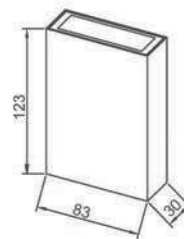

Model	Power	Material
LBD2750-4	4W	PC