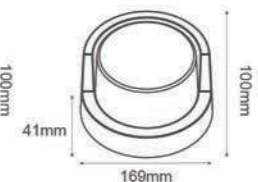

Arta
LED WALL LIGHT

Model	Power	Material
LBD0560-3	3W	PC

Model	Power	Material
LBD0561-3	3W	PC

Kyoto
LED WALL LIGHT

Model	Power	Material
LBD2360B-12	12W	PC

Model	Power	Material
LBD2460B-12	12W	PC

Model	Power	Material
LBD2360-15	15W	PC

Model	Power	Material
LBD2460-15	15W	PC