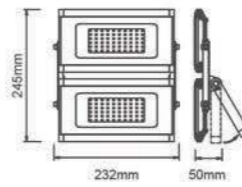

Outlu X LED FLOOD LIGHT

20MM 3year Direct

Model	Power	Material
LTG0109-10	10W	Aluminum

Model	Power	Material
LTG0112-20	20W	Aluminum

Model	Power	Material
LTG0116-30	30W	Aluminum

Model	Power	Material
LTG0122-50	50W	Aluminum

Outlu X LED FLOOD LIGHT

20MM 3year Direct

Model	Power	Material
LTG0122-100	100W	Aluminum

Model	Power	Material
LTG0122-150	150W	Aluminum

Model	Power	Material
LTG0122-200	200W	Aluminum