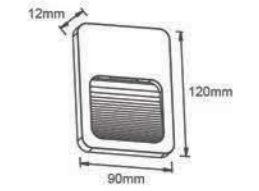

2 year warranty

Model	Power	Material
LBD1112-2X	2W	PC