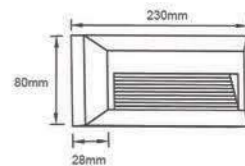

Model	Power	Material
LBD1432-3X	3W	PC