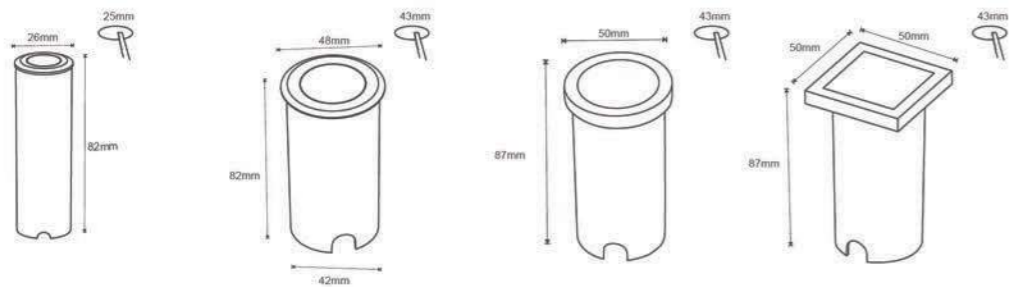

Model	Power	Material	Model	Power	Material	Model	Power	Material	Model	Power	Material
LDM0321-1	1W	AL+PC	LDM0322-1	1W	AL+PC	LDM0323-1	1W	AL+PC	LDM0324-1	1W	AL+PC