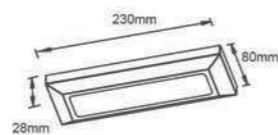

Anton
LED STEP LIGHT

2 year warranty

Model	Power	Material
LBD1112-2X	2W	PC

Nena LED STEP LIGHT

Model	Power	Material
LBD1712-5X	5W	PC

Model	Power	Material
LBD1912-5X	5W	PC

Model	Power	Material
LBD1532-5X	5W	PC