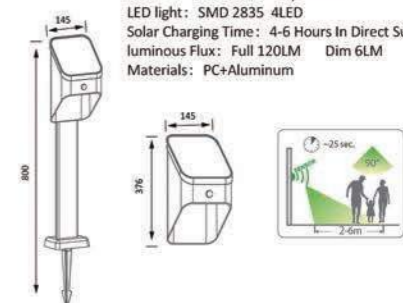

SL1903

SL1904

SL1903/SL1904

Solar Panel: Monocrystalline with glass 5.5V 3W
 Efficiency:19.2%
 lithium Battery: 18650 Lithium-ion Battery 3.7V 2200mAh,
 Quantity: 1PCS
 LED light: SMD 2835 50LED
 Solar Charging Time: 4-6 Hours In Direct Sunlight
 luminous Flux: Full 360LM Dim 18LM
 Materials: PC+Aluminum

SL1906

SL1905

SL1905/SL1906

Solar Panel: Monocrystalline with glass 5.5V 3W
 Efficiency:19.2%
 lithium Battery: 18650 Lithium-ion Battery 3.7V 2200mAh,
 Quantity: 1PCS
 LED light: SMD 2835 4LED
 Solar Charging Time: 4-6 Hours In Direct Sunlight
 luminous Flux: Full 120LM Dim 6LM
 Materials: PC+Aluminum