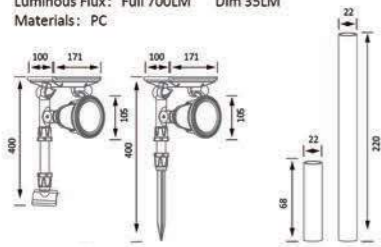

SL1901

Solar Panel: Monocrystalline with glass 5.5v 1.2W
Efficiency: 19.2%
Lithium Battery: 18650 Lithium-ion Battery 3.7v 2200mah
Quantity: 1pcs
Led Light: SMD 2835 18LED
Solar Charging Time: 8-10 Hours In Direct Sunlight
Luminous Flux: Full 700LM Dim 35LM
Materials: PC